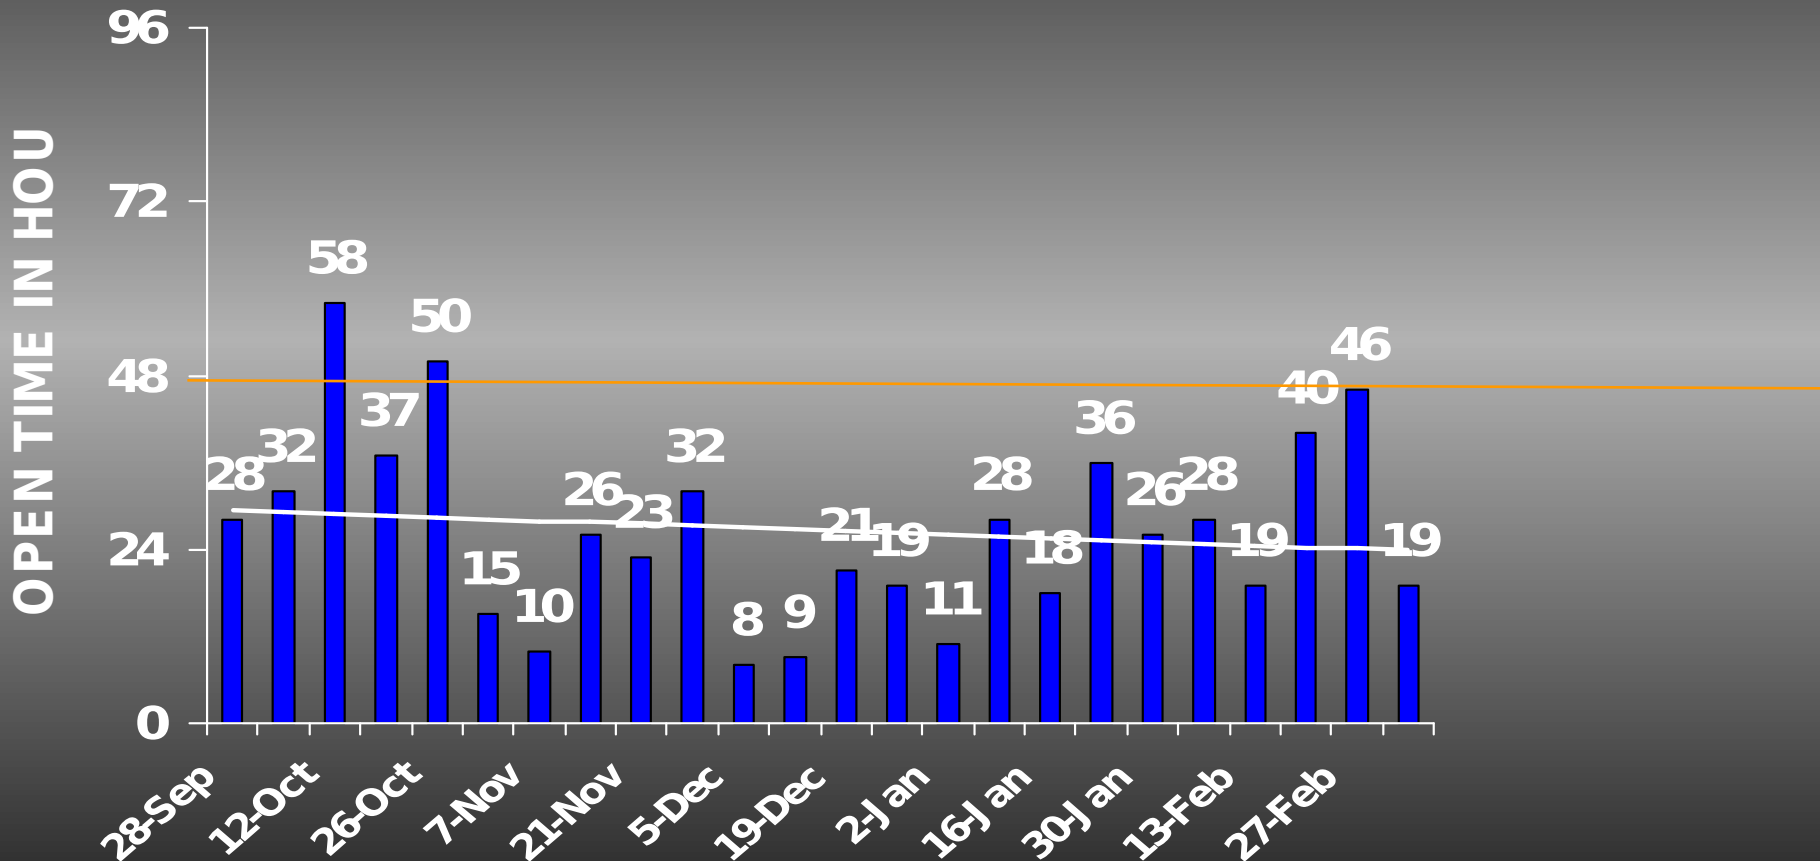

SRweb RELATED CONTACTS

As of 06 MAR 03

SRweb RELATED CONTACTS

WEEK OF 28 FEB-06 MAR 03

SRweb ISSUES

Average Resolution Time
WEEK OF 28 FEB-06 MAR 03

GOAL: LESS THAN 48 HOURS

SRweb ISSUES

Average Resolution Time (Trend)

GOAL: LESS THAN 48 HOURS